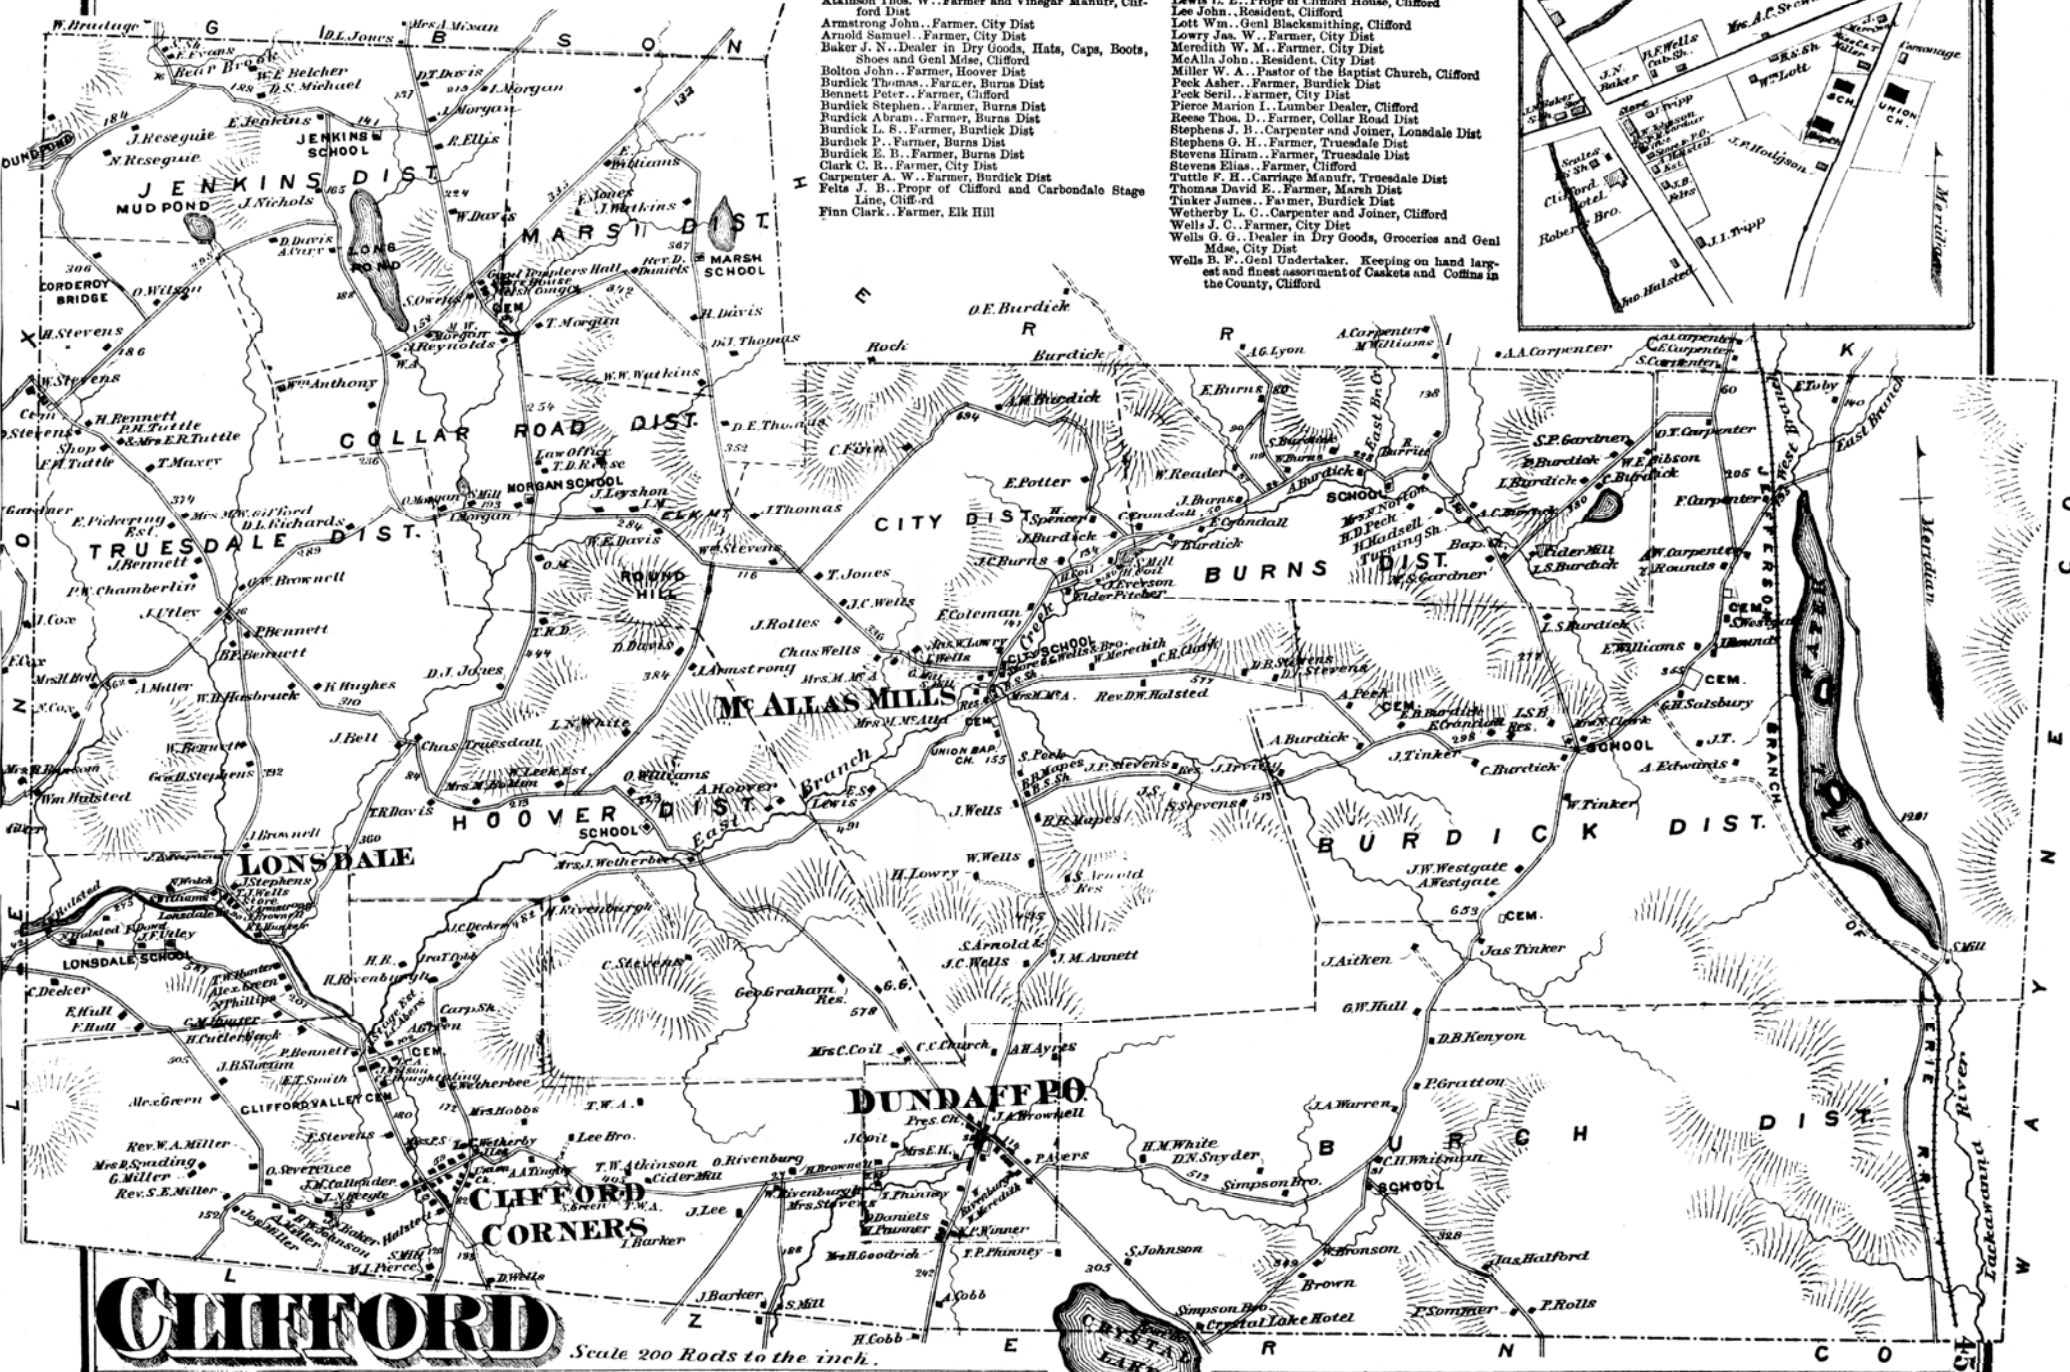

Clifford Township Business Notices

Atkinson Thos. W. Farmer and Vinegar Manuf., Cliff-
ford Dist
Armstrong John. Farmer, City Dist
Arnold Samuel. Farmer, City Dist
Baker J. N. Dealer in Dry Goods, Hats, Caps, Boots,
Bolton John. Farmer, Hoover Dist
Burdick Thomas. Farmer, Burns Dist
Burdick Peter. Farmer, Clifford
Burdick Stephen. Farmer, Burns Dist
Burdick Abram. Farmer, Burns Dist
Burdick L. S. Farmer, Burdick Dist
Burdick P. Farmer, Burns Dist
Burdick E. B. Farmer, Burns Dist
Clark C. R. Farmer, City Dist
Carpenter A. W. Farmer, Burdick Dist
Fels J. B. Propr of Clifford and Carbondale Stage
Line, Cliff-rd
Finn Clark. Farmer, Elk Hill